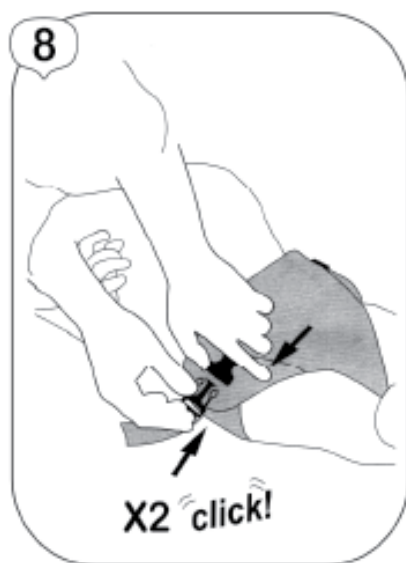

SETUP & USE / ΕΓΚΑΤΑΣΤΑΣΗ & ΧΡΗΣΗ