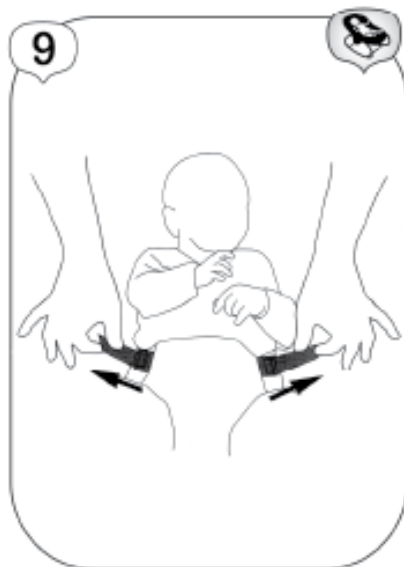

SETUP & USE / ΕΓΚΑΤΑΣΤΑΣΗ & ΧΡΗΣΗ