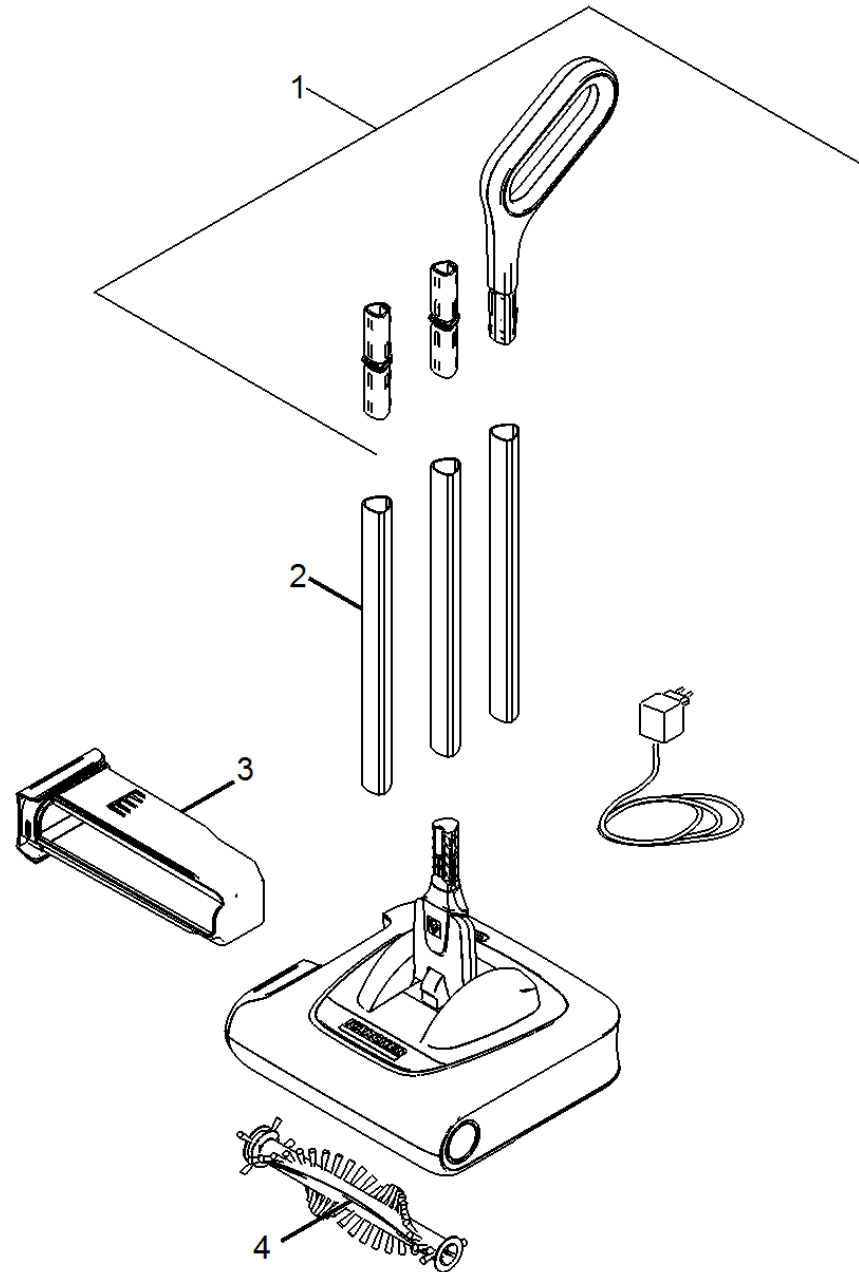

60 Short spare parts list (1.258-000.3)

Home and Garden \ Sweepers \ Electric motor \ KB 5 *EU \ Short spare parts list

60 Short spare parts list (1.258-000.3)

Home and Garden \ Sweepers \ Electric motor \ KB 5 *EU \ Short spare parts list

POS	Article no.	Description	Quantity	Unit
1	4.258-180.3	Hand grip packaged	1.000	ST
2	5.258-046.3	Handle packaged	3.000	ST
3	4.258-130.3	Dirt box completely packaged	1.000	ST
4	4.258-150.3	Brush completely packaged	1.000	ST