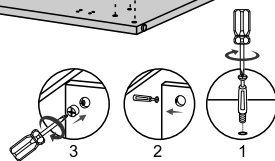

### ■ Screw List

PART	SIZE		QTY	PART	SIZE		QTY
<b>A</b>	6X40MM		109	<b>D</b>	4X16MM		12
<b>B</b>	8X40MM		22	<b>E</b>	4X20MM		4
<b>C</b>	4X12MM		16				

### ■ 8X40MM Wooden Dowel Installation As Below:

  
 Wooden Dowel

■ Attention:  
This hole is for assembly of bolt and connecting piece, not for wooden dowel.

■ 6X40MM Bolt Installation As Below:

■ Assembly Steps

3 4

**B** 8X40MM  4PCS

**B** 8X40MM  2PCS

**A** 6X40MM   6SETS

5 6

**B** 8X40MM  2PCS

**A** 6X40MM   6SETS

**B** 8X40MM  4PCS