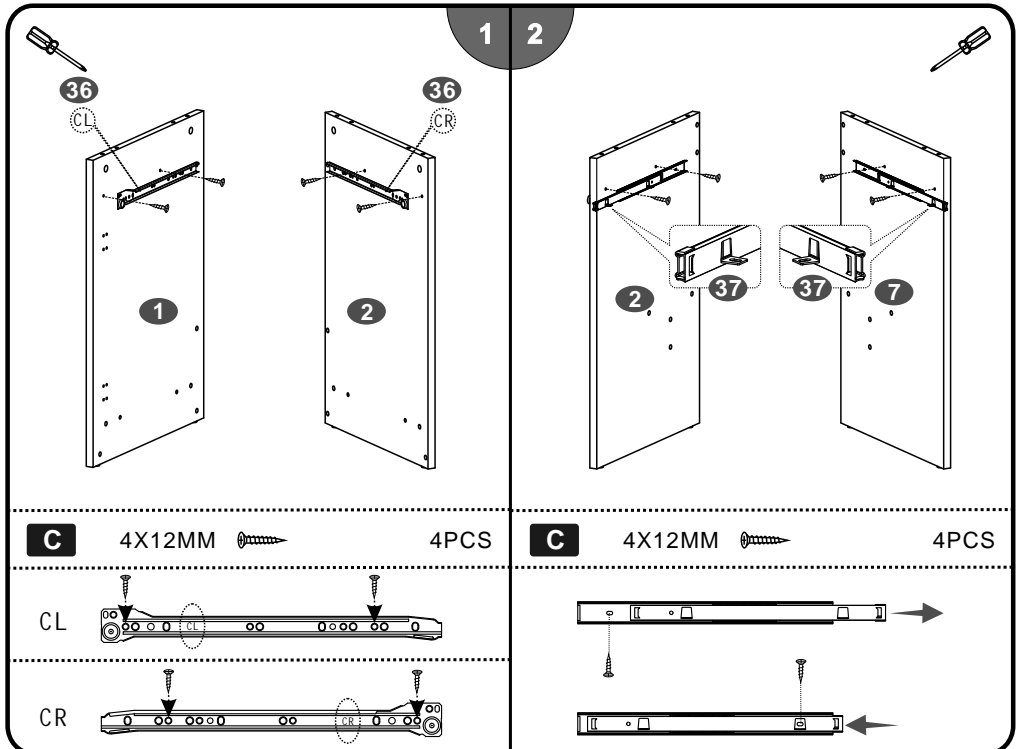

### ■ Screw List

PART	SIZE		QTY	PART	SIZE		QTY
<b>A</b>	6X40MM		109	<b>D</b>	4X16MM		12
<b>B</b>	8X40MM		22	<b>E</b>	4X20MM		4
<b>C</b>	4X12MM		16				

### ■ 8X40MM Wooden Dowel Installation As Below:

  
 Wooden Dowel

■ Attention:  
This hole is for assembly of bolt and connecting piece, not for wooden dowel.

■ 6X40MM Bolt Installation As Below:

■ Assembly Steps

3 4

**B** 8X40MM  4PCS

**B** 8X40MM  2PCS

**A** 6X40MM   6SETS

5 6

**B** 8X40MM  2PCS

**A** 6X40MM   6SETS

**B** 8X40MM  4PCS