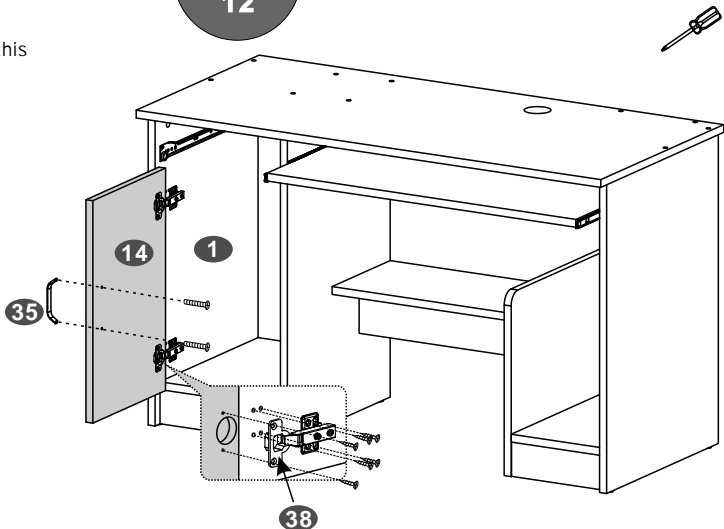

4PCS

P.8

12

Adjust hinge and door like this

**D** 4X16MM 

12PCS

**E** 4X20MM 

2PCS